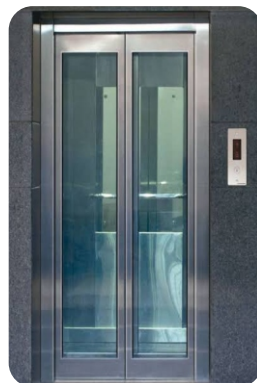

Auto Big Vision Door