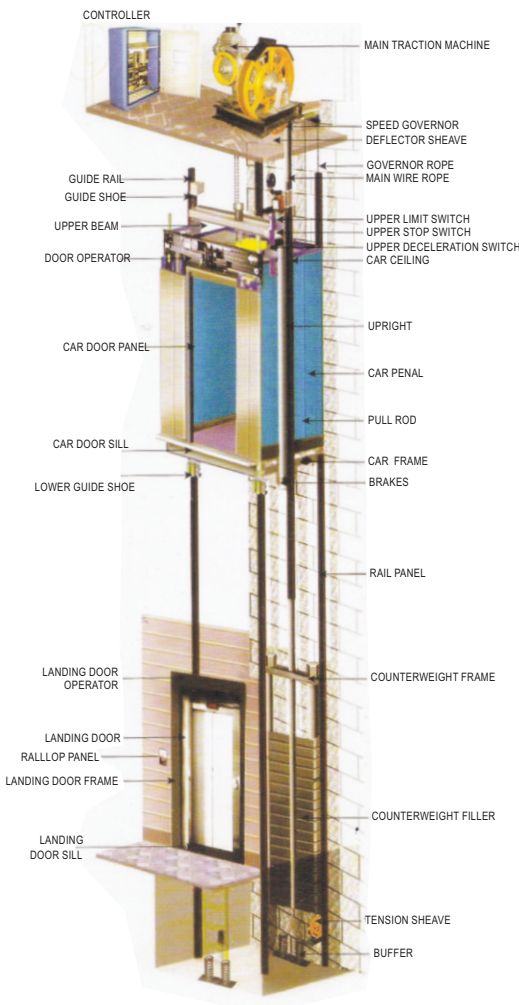

Sharp Gearless Machine

Montanary Gearless Machine

LOP & COP

Types of Handles

Aire Alarm

Higher Erd Rope Hangers

Hydraulic Texture with Glass Covering

Collapsible Door

Imperforated Door

Auto Big Vision Door

Hospital Lift

Swing Big Vision Door