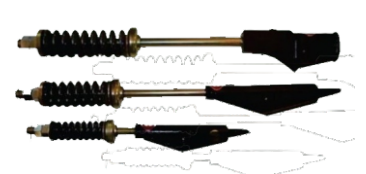

Sharp Gearless Machine

Montanary Gearless Machine

LOP & COP

Types of Handles

Aire Alarm

Higher Erd Rope Hangers

Hydraulic Texture with Glass Covering

Collapsible Door